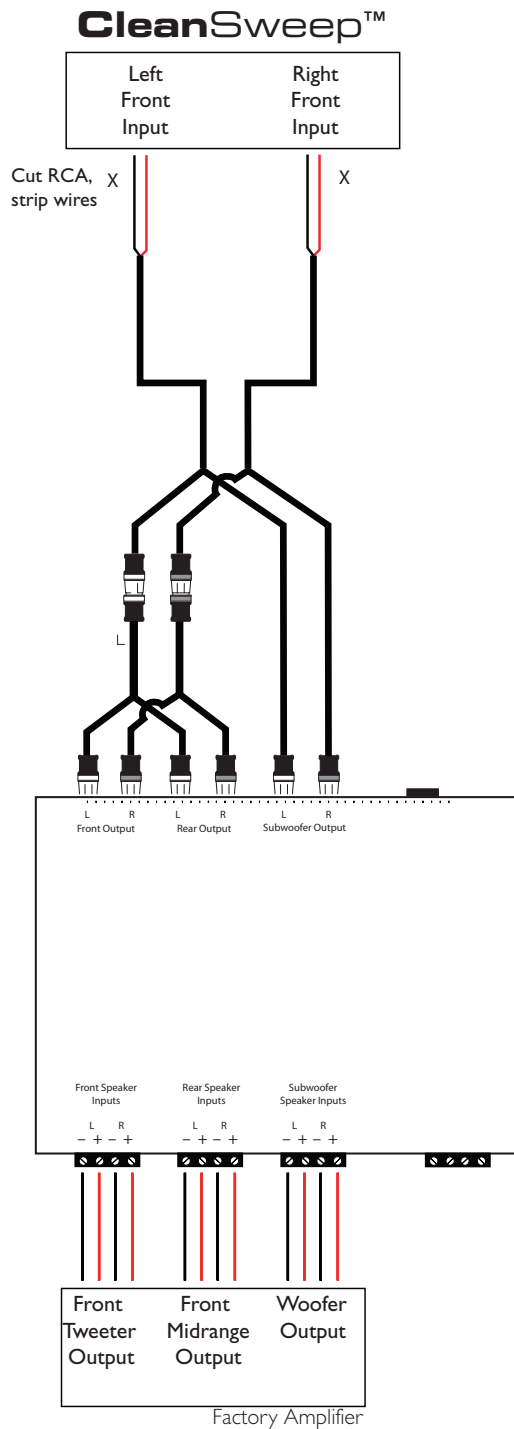

## Summing Signals: OEM Front speakers with separate Tweeter, Midrange, and Woofer

- Parts list:
- Three (3) 2M/1F Y-adaptors
  - Two (2) 1M/2F Y-adaptors