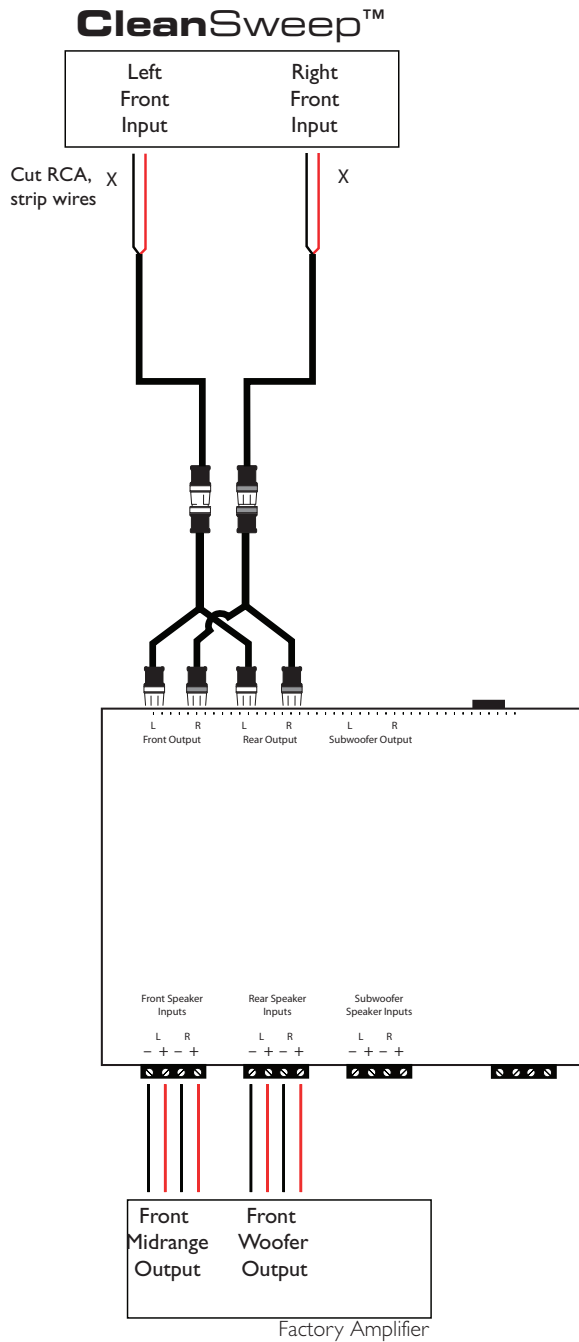

JL AUDIO®

Ahead of the Curve™

Summing Signals: OEM Front speakers with separate Tweeter, Midrange, and Woofer

- Parts list:
- Two (2) 2M/IF Y-adaptors
 - One pair (1 pr) RCA interconnects Y-adaptors